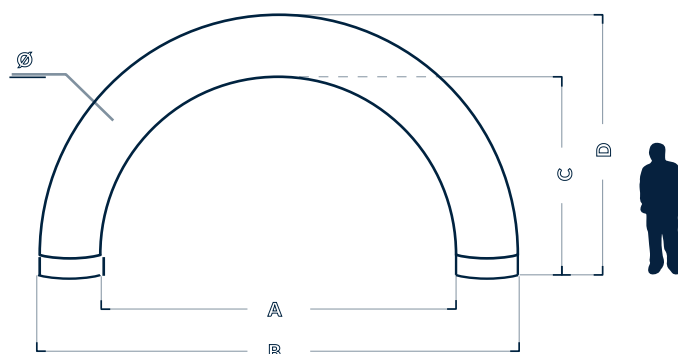

CONCEPT

AXION Arches are slimmer as traditional arches due to their higher internal pressure. It has better weather resistance, better stability and no blower noise. Most of our customers are choosing AXION Arches for their easy installation and safety in use.

		ARR 600-80	ARR 800-96	ARR 1000-96
inner width "Z"	(cm)	440	608	808
	(ft)	14'5"	19'11"	26'6"
outer width "X"	(cm)	600	800	1000
	(ft)	19'8"	26'3"	32'10"
inner height "U"	(cm)	300	384	429
	(ft)	9'10"	12'7"	14'1"
outer height "Y"	(cm)	380	480	525
	(ft)	12'6"	15'9"	17'3"
tube diameter "Ø"	(cm)	80	96	96
	(ft)	2'7"	3'2"	3'2"
weight	(kg)	44	51,7	59,5
	(lbs)	97	114	131,2
BOX SIZE				
height	(cm)	40	40	40
	(ft)	1'4"	1'4"	1'4"
width	(cm)	80	100	100
	(ft)	2'7"	3'3"	3'3"
length	(cm)	80	100	100
	(ft)	2'7"	3'3"	3'3"
box volume	(m3)	0,3	0,4	0,4
	(ft3)	10,5	14,1	14,1

cover

Standard colors

P 123	P 485	P 287	P 289
WHITE	Cool 5C	BLACK	Digital

BASE

Standard colors

RAL 6018	RAL 3020	RAL 3002	RAL 2008	RAL 7037	RAL 7038
RAL 1021	RAL 5002	RAL 5013	RAL 6026	RAL 9005	RAL 9016

All information on the technical datasheet is for information purpose only. The final composition of the product depends on the current version of the product and the used components. Detailed scope of delivery is described in the official commercial offer.