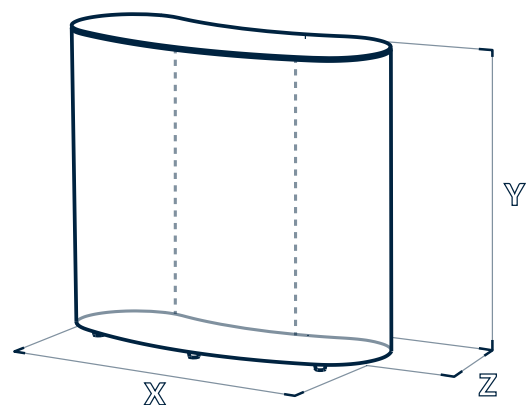

**CONCEPT**

AXION Desk is an excellent product for POP / POS campaigns. It comes with an easily transportable bag that is 120x46x12cm in size and weighs only 13kg. One person can inflate the two tubes within 5 minutes resulting in a great desk with a solid top and bottom. Inflatable tubes are air sealed, and a permanent fan is not needed after inflation. You have the flexibility to place two shelves in between the inflatable tubes, as well as, add a white or RGB light to illuminate it from the inside. The entire surface area of the desk can be printed in full color dye sublimation upon demand.

		straight desk	bended desk
width "X"	(cm)	120	120
	(ft)	3'11"	3'11"
Depth "Z"	(cm)	40	50
	(ft)	1'4"	1'6"
height "Y"	(cm)	105	105
	(ft)	3'5"	3'5"
thickness when packed in bag	(cm)	14	14
	(ft)	6"	6"
Weight (w/o side walls, w. acc.)	(kg)	17	18
	(lbs)	37,5	39,7
Dye sublimation print all over		possible	
Fully serviceable by user		yes	

**STRAIGHT DESK**

**BENDED DESK**

 cover

COVER

Standard colors

P 123	P 485	P 287	P 289
WHITE	Cool 5C	BLACK	Digital

All information on the technical datasheet is for information purpose only. The final composition of the product depends on the current version of the product and the used components. Detailed scope of delivery is described in the official commercial offer.