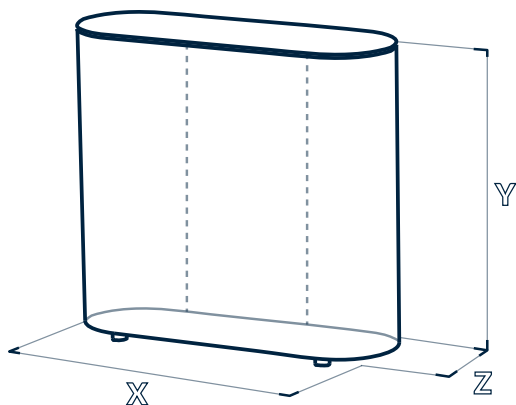

**CONCEPT**

AXION Desk is an excellent product for POP / POS campaigns. It comes with an easily transportable bag that is 120x46x12cm in size and weighs only 13kg. One person can inflate the two tubes within 5 minutes resulting in a great desk with a solid top and bottom. Inflatable tubes are air sealed, and a permanent fan is not needed after inflation. You have the flexibility to place two shelves in between the inflatable tubes, as well as, add a white or RGB light to illuminate it from the inside. The entire surface area of the desk can be printed in full color dye sublimation upon demand.

		straight desk	bended desk
width "X"	(cm)	120	120
	(ft)	3'11"	3'11"
Depth "Z"	(cm)	40	50
	(ft)	1'4"	1'6"
height "Y"	(cm)	105	105
	(ft)	3'5"	3'5"
thickness when packed in bag	(cm)	14	14
	(ft)	6"	6"
Weight (w/o side walls, w. acc.)	(kg)	17	18
	(lbs)	37,5	39,7
Dye sublimation print all over		possible	
Fully serviceable by user		yes	

**STRAIGHT DESK**

**BENDED DESK**

 cover

COVER

Standard colors

P 123	P 485	P 287	P 289
WHITE	Cool 5C	BLACK	Digital

All information on the technical datasheet is for information purpose only. The final composition of the product depends on the current version of the product and the used components. Detailed scope of delivery is described in the official commercial offer.