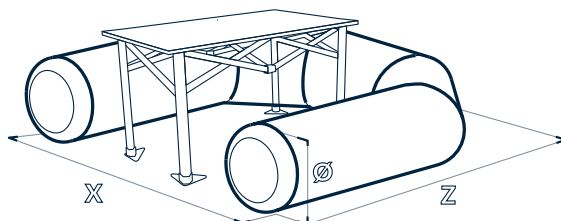

All types of seats can be printed in full color dye sublimation upon demand.

		OMEGA SEAT	YOU SEAT	BONGO PUFF	BISTRO PUFF
width "X"	(cm)	-	185/245	-	-
	(ft)	-	6'3"/8'5"	-	-
depth "Z"	(cm)	-	180/210	-	-
	(ft)	-	5'11"/6'11"	-	-
diameter	(cm)	190	-	40	40
	(ft)	6'3"	-	1'6"	1'6"
height	(cm)	45	45	55	70
	(ft)	1'6"	1'6"	1'8"	2'2"
weight	(kg)	5	5/7	3	4
	(lbs)	11	11/15,4	6,6	8,8
BOX SIZE					
height	(cm)	20	20	45	45
	(ft)	8"	8"	1'6"	1'6"
diameter	(cm)	40	40/50	15	15
	(ft)	1'4"	1'4"/1'8"	6"	6"

BISTRO PUFF

PUFF

OMEGA SEAT

YOU SEAT

COVER

BASE

COVER

BASE