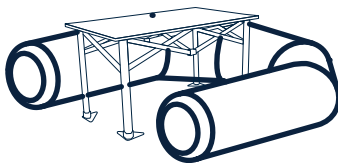

All types of seats can be printed in full color dye sublimation upon demand.

		OMEGA SEAT	YOU SEAT	BONGO PUFF	BISTRO PUFF
width "X"	(cm)	-	185/245	-	-
	(ft)	-	6'3"/8'5"	-	-
depth "Z"	(cm)	-	180/210	-	-
	(ft)	-	5'11"/6'11"	-	-
diameter	(cm)	190	-	40	40
	(ft)	6'3"	-	1'6"	1'6"
height	(cm)	45	45	55	70
	(ft)	1'6"	1'6"	1'8"	2'2"
weight	(kg)	5	5/7	3	4
	(lbs)	11	11/15,4	6,6	8,8
BOX SIZE					
height	(cm)	20	20	45	45
	(ft)	8"	8"	1'6"	1'6"
diameter	(cm)	40	40/50	15	15
	(ft)	1'4"	1'4"/1'8"	6"	6"

BISTRO PUFF

PUFF

OMEGA SEAT

YOU SEAT

COVER

BASE

COVER

BASE