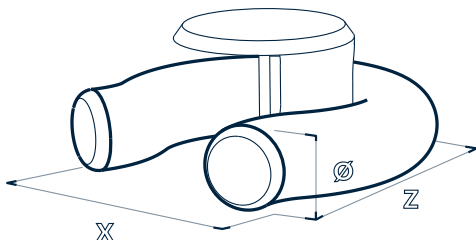

All types of seats can be printed in full color dye sublimation upon demand.

		OMEGA SEAT	YOU SEAT	BONGO PUFF	BISTRO PUFF
width "X"	(cm)	-	185/245	-	-
	(ft)	-	6'3"/8'5"	-	-
depth "Z"	(cm)	-	180/210	-	-
	(ft)	-	5'11"/6'11"	-	-
diameter	(cm)	190	-	40	40
	(ft)	6'3"	-	1'6"	1'6"
height	(cm)	45	45	55	70
	(ft)	1'6"	1'6"	1'8"	2'2"
weight	(kg)	5	5/7	3	4
	(lbs)	11	11/15,4	6,6	8,8
BOX SIZE					
height	(cm)	20	20	45	45
	(ft)	8"	8"	1'6"	1'6"
diameter	(cm)	40	40/50	15	15
	(ft)	1'4"	1'4"/1'8"	6"	6"

BISTRO PUFF

PUFF

OMEGA SEAT

YOU SEAT

COVER

BASE

COVER

BASE