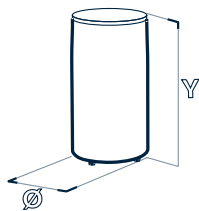

CONCEPT

You can choose from different kinds – YOU seat and OMEGA seat or PUFF. YOU or OMEGA are “donut” type seats designed for more seating to be paired with tables. OMEGA fits to the special round fiberglass stackable table or the BONGO table and offers comfortable seating for up to 4 people. YOU seat is designed to fit to the aluminium foldable pop-up table, offering seating for up to 5 people. PUFF is a comfortable individual seat for 1 person, offering a patented combination of air and polystyrol for cushioning in a soft version, or the budget hard version.

All types of seats can be printed in full color dye sublimation upon demand.

		OMEGA SEAT	YOU SEAT	BONGO PUFF	BISTRO PUFF
width "X"	(cm)	-	185/245	-	-
	(ft)	-	6'3"/8'5"	-	-
depth "Z"	(cm)	-	180/210	-	-
	(ft)	-	5'11"/6'11"	-	-
diameter	(cm)	190	-	40	40
	(ft)	6'3"	-	1'6"	1'6"
height	(cm)	45	45	55	70
	(ft)	1'6"	1'6"	1'8"	2'2"
weight	(kg)	5	5/7	3	4
	(lbs)	11	11/15,4	6,6	8,8
BOX SIZE					
height	(cm)	20	20	45	45
	(ft)	8"	8"	1'6"	1'6"
diameter	(cm)	40	40/50	15	15
	(ft)	1'4"	1'4"/1'8"	6"	6"