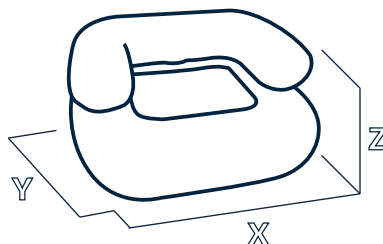

AXION Chillout is a perfect event solution.

It is possible to order in white color and it is nice to use it just as it is, without additional costs.

Those who would wish to put a branding on it, may combine dye sublimation printed „sock“ on the back support tube, seat mattresses or both.

The sock is attached with zippers, so the different one may be used for each event.

A table may be equipped with an acrylic glass board, UV printed on the bottom side.

		single chair	double chair	square table
width "X"	(cm)	130	182	87
	(ft)	4'31"	5'11"	2'10"
depth "Z"	(cm)	120	120	87
	(ft)	3'11"	3'11"	2'10"
height "Y"	(cm)	75	72	32
	(ft)	2'5"	2'5"	1'0"
Dye sublimation print all over		possible		
Fully serviceable by user		yes		

DOUBLE CHAIR

SINGLE CHAIR

TABLE

- back support tube sock
- seat mattress
- acrylic glass plate

BACK SUPPORT TUBE SOCK

SEAT MATTRESS

ACRYLIC GLASS PLATE

All information on the technical datasheet is for information purpose only. The final composition of the product depends on the current version of the product and the used components. Detailed scope of delivery is described in the official commercial offer.