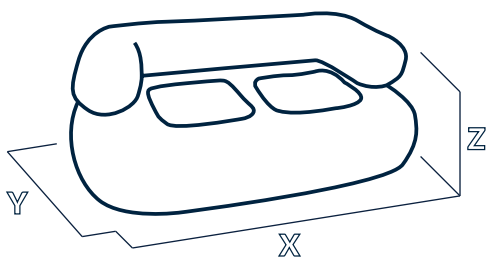

AXION Chillout is a perfect event solution.

It is possible to order in white color and it is nice to use it just as it is, without additional costs.

Those who would wish to put a branding on it, may combine dye sublimation printed „sock“ on the back support tube, seat mattresses or both.

The sock is attached with zippers, so the different one may be used for each event.

A table may be equipped with an acrylic glass board, UV printed on the bottom side.

		single chair	double chair	square table
width "X"	(cm)	130	182	87
	(ft)	4'31"	5'11"	2'10"
depth "Z"	(cm)	120	120	87
	(ft)	3'11"	3'11"	2'10"
height "Y"	(cm)	75	72	32
	(ft)	2'5"	2'5"	1'0"
Dye sublimation print all over		possible		
Fully serviceable by user		yes		