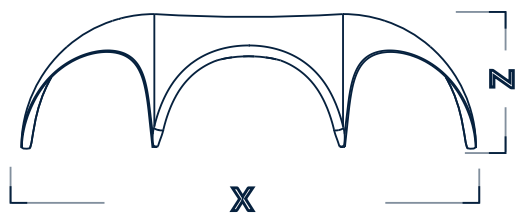

**CONCEPT**

The primary idea was to offer wider space inside to all those, who do not wish to connect two tents together with a connection tunnel. AXION Hexa meets this task perfectly, without creation of funnel in the middle of internal space. Similar to SQUARE model, HEXA is equipped with horizontal beams to provide better side stability.

		AXL44HEXA	AXL55HEXA
width "X"	(cm)	950	1155
	(ft)	31'2"	37'11"
length "Y"	(cm)	555	685
	(ft)	18'3"	22'6"
height "Z"	(cm)	290	350
	(ft)	9'6"	11'6"
build area	(m2)	38	56
	(ft2)	409	602,8
weight	(kg)	52	65
	(lbs)	114.6	143.3
dye sublimation print		roof/walls/structure	
material		polyester / TPU	
flame retardancy		EN 13501-1	

- small roof
- wall border
- roof
- wall full
- visor
- wall with window
- structure
- wall panorama
- base
- wall bottom

**Standard colors**

P 123	P 485	P 287	P 289	WHITE	WHITE BLACKOUT	COOL 5C	BLACK	DIGITAL	DIGITAL BLACKOUT
-------	-------	-------	-------	-------	----------------	---------	-------	---------	------------------