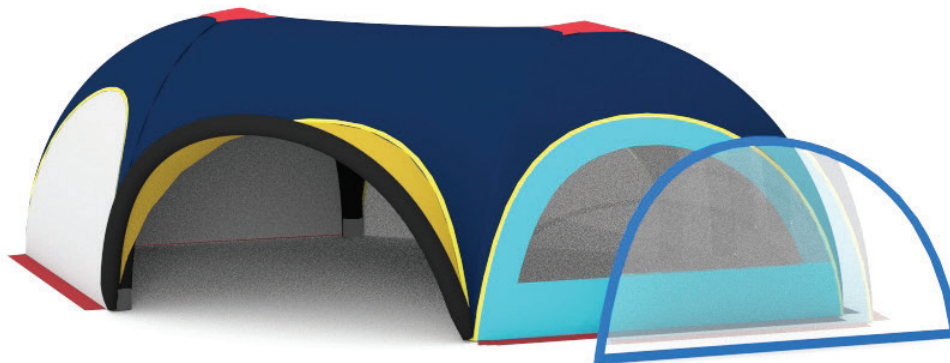

**CONCEPT**

The primary idea was to offer wider space inside to all those, who do not wish to connect two tents together with a connection tunnel. AXION Hexa meets this task perfectly, without creation of funnel in the middle of internal space. Similar to SQUARE model, HEXA is equipped with horizontal beams to provide better side stability.

		AXL44HEXA	AXL55HEXA
width "X"	(cm)	950	1155
	(ft)	31'2"	37'11"
length "Y"	(cm)	555	685
	(ft)	18'3"	22'6"
height "Z"	(cm)	290	350
	(ft)	9'6"	11'6"
build area	(m2)	38	56
	(ft2)	409	602,8
weight	(kg)	52	65
	(lbs)	114.6	143.3
dye sublimation print		roof/walls/structure	
material		polyester / TPU	
flame retardancy		EN 13501-1	

- small roof
- wall border
- roof
- wall full
- visor
- wall with window
- structure
- wall panorama
- base
- wall bottom

**Standard colors**

P 123	P 485	P 287	P 289	WHITE	WHITE BLACKOUT	COOL 5C	BLACK	DIGITAL	DIGITAL BLACKOUT
-------	-------	-------	-------	-------	----------------	---------	-------	---------	------------------