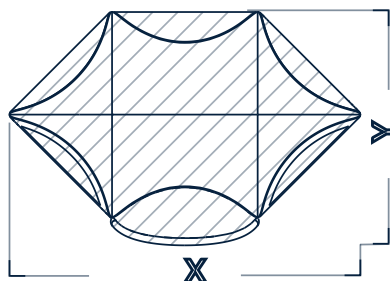

**CONCEPT**

The primary idea was to offer wider space inside to all those, who do not wish to connect two tents together with a connection tunnel. AXION Hexa meets this task perfectly, without creation of funnel in the middle of internal space. Similar to SQUARE model, HEXA is equipped with horizontal beams to provide better side stability.

		AXL44HEXA	AXL55HEXA
width "X"	(cm)	950	1155
	(ft)	31'2"	37'11"
length "Y"	(cm)	555	685
	(ft)	18'3"	22'6"
height "Z"	(cm)	290	350
	(ft)	9'6"	11'6"
build area	(m2)	38	56
	(ft2)	409	602,8
weight	(kg)	52	65
	(lbs)	114.6	143.3
dye sublimation print		roof/walls/structure	
material		polyester / TPU	
flame retardancy		EN 13501-1	